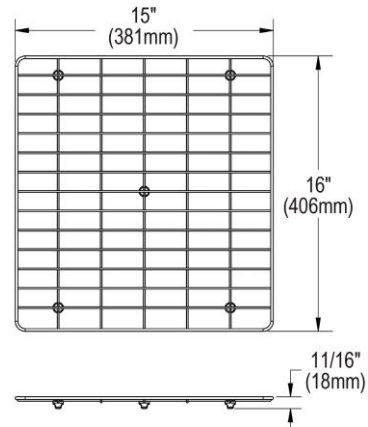

PART: _____ QTY: _____

PROJECT: _____

CONTACT: _____

DATE: _____

NOTES: _____

APPROVAL: _____

In keeping with our policy of continuing product improvement, Elkay reserves the right to change product specifications without notice. Please visit elkay.com for the most current version of Elkay product specification sheets. This specification describes an Elkay product with design, quality, and functional benefits to the user. When making a comparison of other producers' offerings, be certain these features are not overlooked.